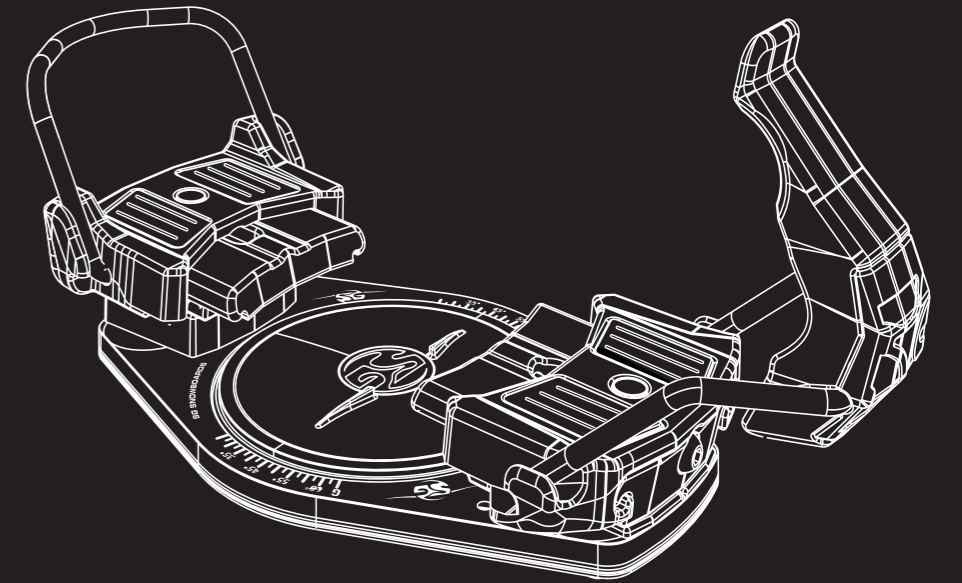

MANUAL

PERFORMANCE
BINDINGS