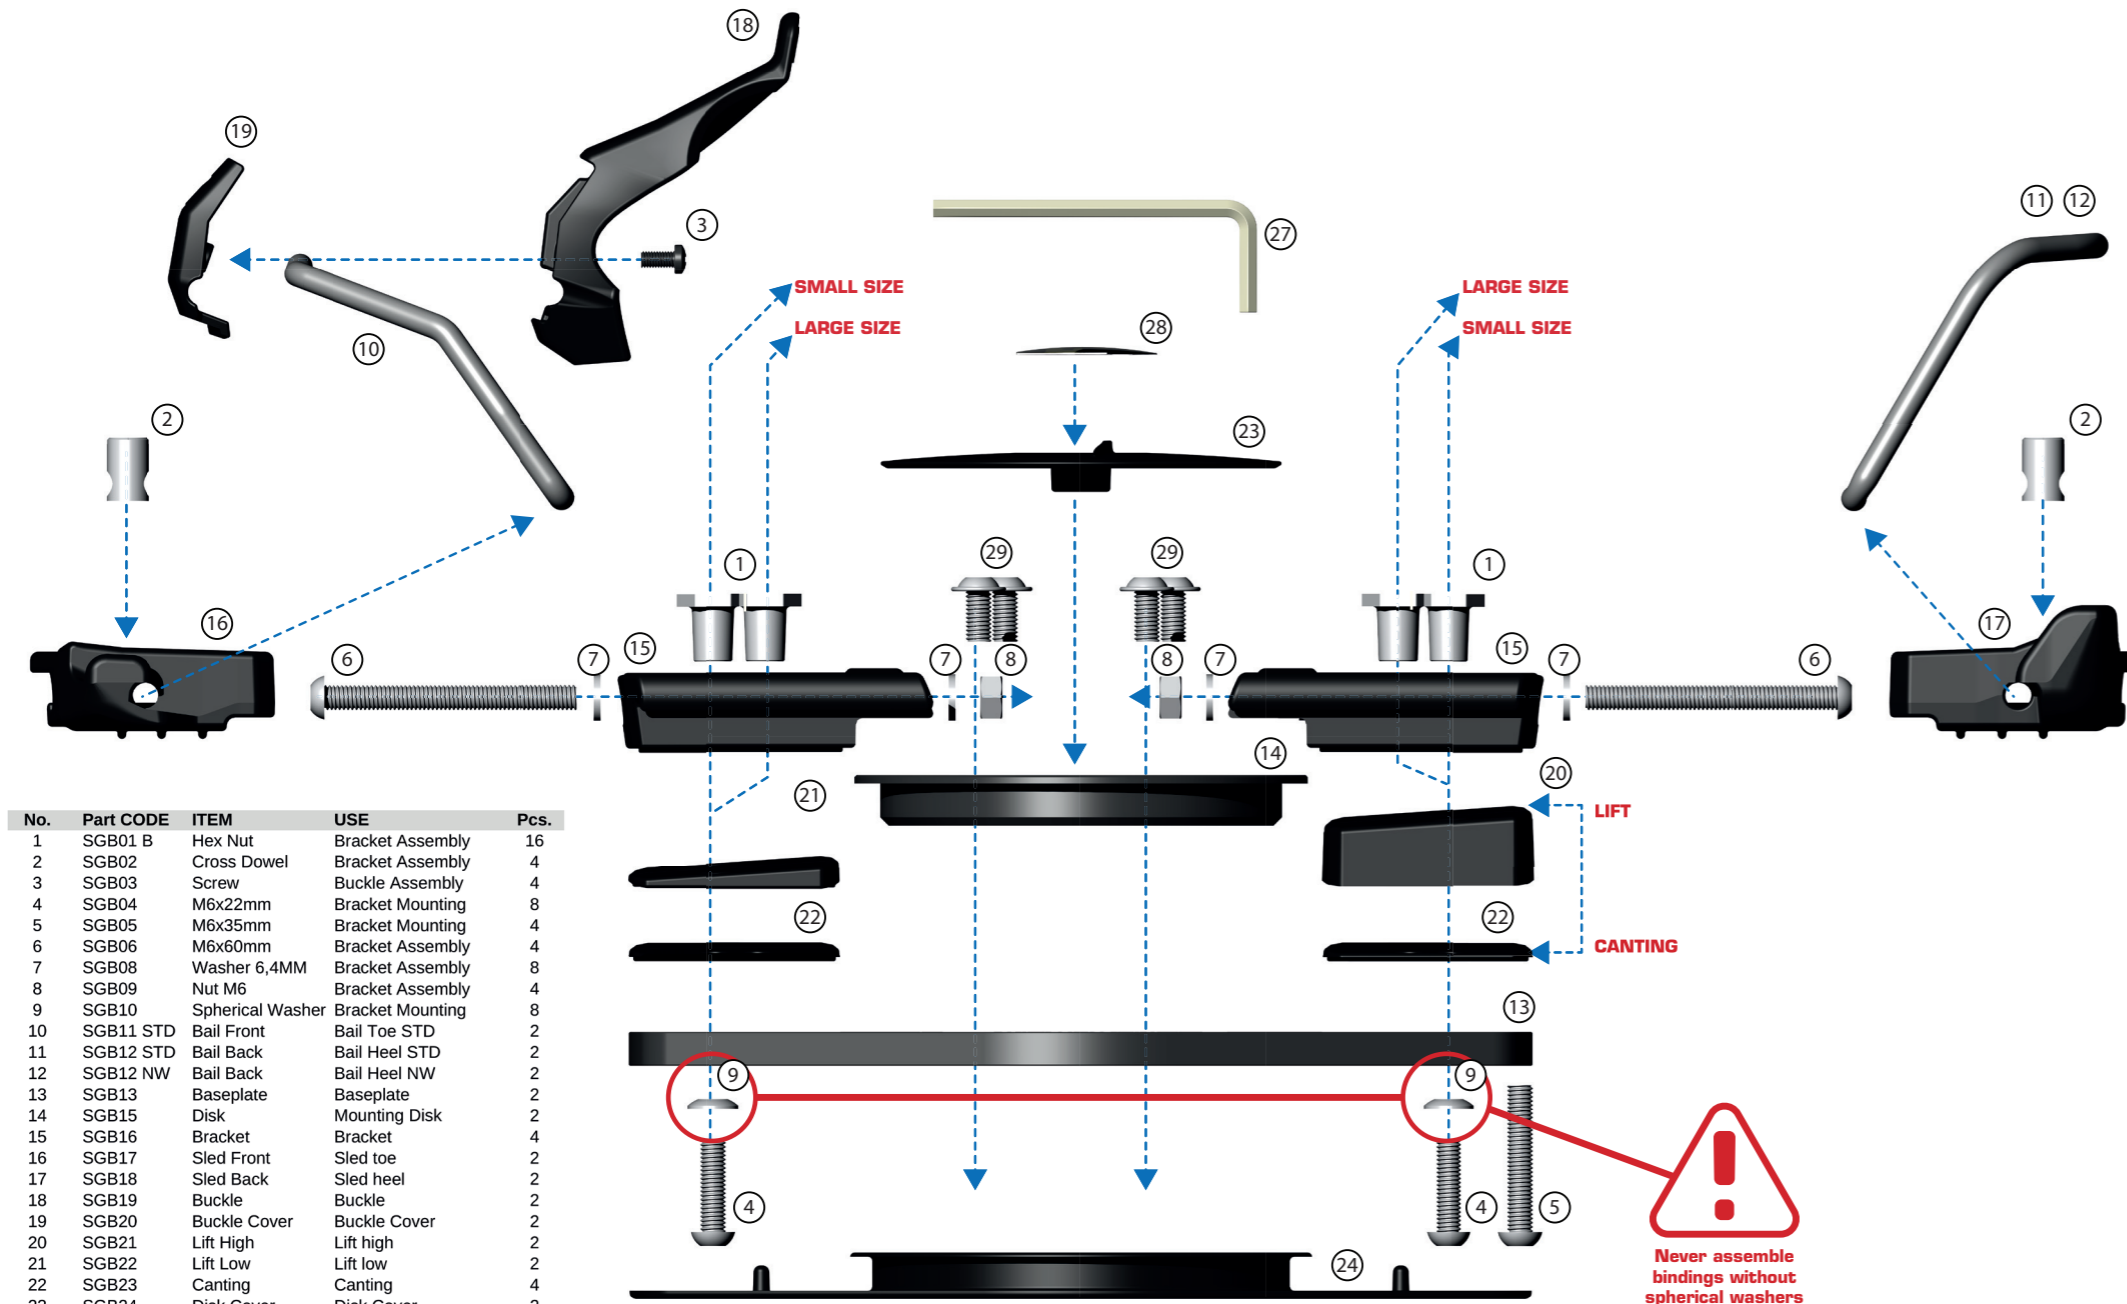

# EXPLODED VIEW & PARTS LIST

| No. | Part CODE | ITEM             | USE                 | Pcs. |
|-----|-----------|------------------|---------------------|------|
| 1   | SGB01 B   | Hex Nut          | Bracket Assembly    | 16   |
| 2   | SGB02     | Cross Dowel      | Bracket Assembly    | 4    |
| 3   | SGB03     | Screw            | Buckle Assembly     | 4    |
| 4   | SGB04     | M6x22mm          | Bracket Mounting    | 8    |
| 5   | SGB05     | M6x35mm          | Bracket Mounting    | 4    |
| 6   | SGB06     | M6x60mm          | Bracket Assembly    | 4    |
| 7   | SGB08     | Washer 6,4MM     | Bracket Assembly    | 8    |
| 8   | SGB09     | Nut M6           | Bracket Assembly    | 4    |
| 9   | SGB10     | Spherical Washer | Bracket Mounting    | 8    |
| 10  | SGB11 STD | Bail Front       | Bail Toe STD        | 2    |
| 11  | SGB12 STD | Bail Back        | Bail Heel STD       | 2    |
| 12  | SGB12 NW  | Bail Back        | Bail Heel NW        | 2    |
| 13  | SGB13     | Baseplate        | Baseplate           | 2    |
| 14  | SGB15     | Disk             | Mounting Disk       | 2    |
| 15  | SGB16     | Bracket          | Bracket             | 4    |
| 16  | SGB17     | Sled Front       | Sled toe            | 2    |
| 17  | SGB18     | Sled Back        | Sled heel           | 2    |
| 18  | SGB19     | Buckle           | Buckle              | 2    |
| 19  | SGB20     | Buckle Cover     | Buckle Cover        | 2    |
| 20  | SGB21     | Lift High        | Lift high           | 2    |
| 21  | SGB22     | Lift Low         | Lift low            | 2    |
| 22  | SGB23     | Canting          | Canting             | 4    |
| 23  | SGB24     | Disk Cover       | Disk Cover          | 2    |
| 24  | SGB25     | Plate Cover      | Plate Cover         | 2    |
| 27  | SGB27     | 4mm Allen Key    | Adjust and Assemble | 1    |
| 28  | SGB28     | Disk Sticker     | disk cover          | 2    |
| 29  | SGB29     | M6x12            | Binding/Board Mount | 8    |